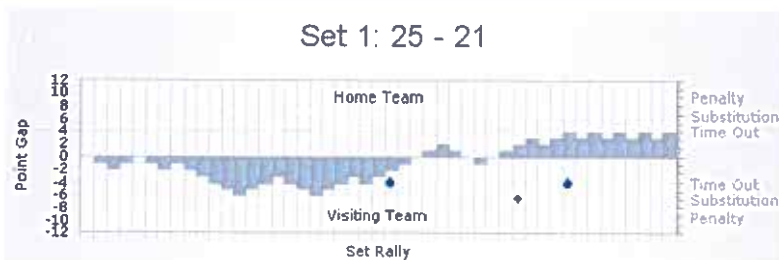

VOLLEYBALL BEACH VOLLEYBALL

Home Photo Gallery All News Statistics About CEV Teams

2012 CEV Junior Volleyball European Championship - Women

Men Women

Home **Matches** News Statistics Photo Gallery Teams History Live Score

Matches > Match Page

Match Details

FAROE ISLANDS

3-0

IRELAND

Set 1: 25 - 21 (25 min.)
Set 2: 25 - 20 (24 min.)
Set 3: 25 - 18 (24 min.)
Totals: 75 - 59 (73 min.)

1	SILVANSDOTTIR	Bara	
2	JACOBSEN	Kristina	
4	HEIDUNUM	Rannva Berg	
5	MORTENSEN	Fernja	L
6	ANDREASEN	Kirstin	
7	MAGNUSSEN	Rebekka	
8	HANSEN	Eydrif Egholm	
9	LUDVIG	Susanna	
10	POULSEN	Hildigunn	
11	DJURHUUS	Tóra	
12	DIMON	Marin	
13	TUMMASARDOTTIR	Judit	

1	NOLAN	Katie	
2	CLANCY	Heather	
3	CLANCY	Ashling	
4	NUGENT	Aebhin	
5	O'ROURKE	Ciara	
6	LYNCH	Oria	
7	MCDONNELL	Amy	
8	LOUGHNANE	Ailis	
9	MCGEARY	Elaine	
10	BENN	Karen	
11	BENN	Sarah	
12	NEEDHAM	Lisa	L

SET

[Open Live Match Pop-Up](#)

[Match Stats Sheet](#)

Match Info

Date **12/01/2012**
Time **17.00**
Spectators **65**
Hall **TORSHAVNAR Ittrottar - og Samkomuholl**
City **TORSHAVN**
Referees
1. **BOULANGER Marie-Catherine**
2. **MACINTYRE Grant**

About the Match

There are no news for this category.

Best Player

7(5)
Points (Break Point)
MAGNUSSEN
Rebekka
FAROE ISLANDS

2	SILVANSDOTTIR FAROE ISLANDS	7(3)
3	BENN IRELAND	6(3)
4	LUDVIG FAROE ISLANDS	5(5)
5	TUMMASARDOTTIR FAROE ISLANDS	5(5)

Best Spiker

5
Winning Spike
SILVANSDOTTIR
Bara
FAROE ISLANDS

2	MAGNUSSEN FAROE ISLANDS	5
3	DIMON FAROE ISLANDS	4
4	BENN IRELAND	4
5	CLANCY IRELAND	3

Best Server